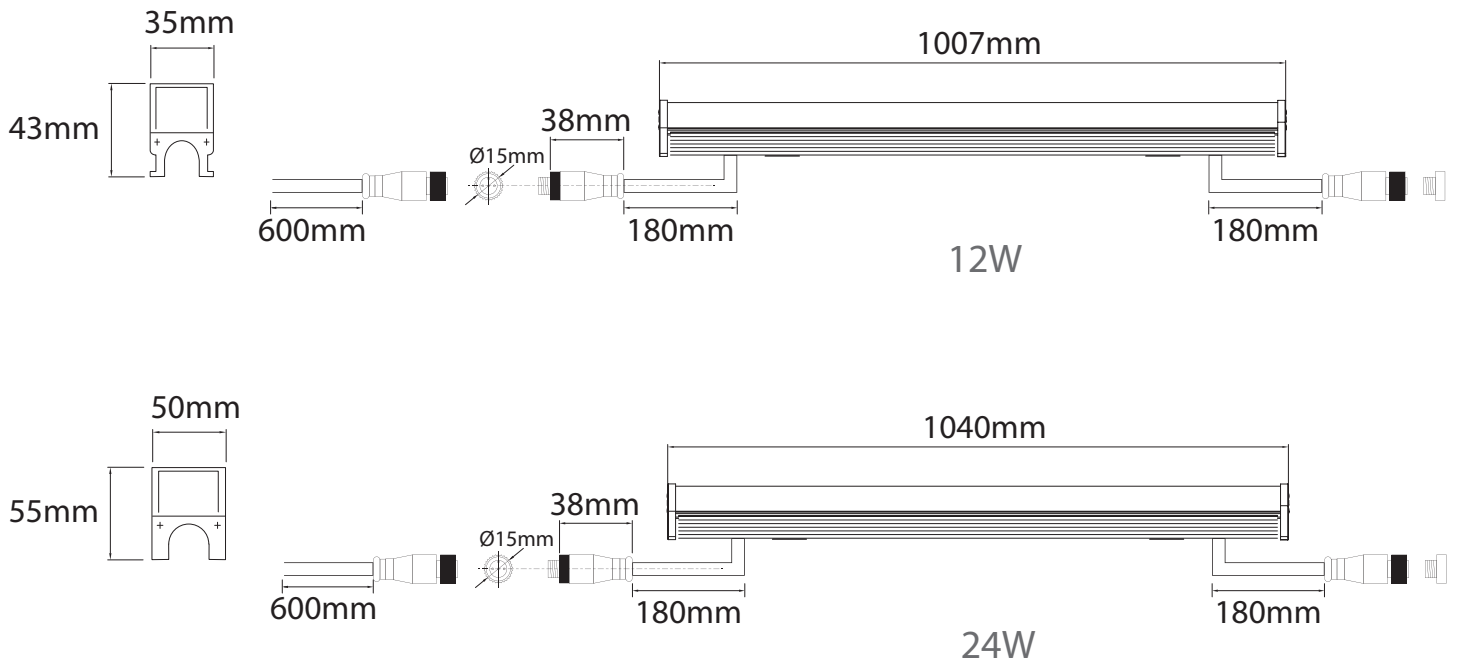

**Technical Drawing**

Unit : mm

Tolerance for dimensions = ± 2.5mm

**Radiation Pattern and Lux Diagram**

**Packing Information**

LED Linear Light Lineon	Single	Carton	Pallet
Quantity (pc)	1pc	25pcs	9cartons/ 225pcs
Dimensions (L x W x H)	62 x 57 x 1010mm	325 x 300 x 1020mm	1100 x 1100 x 1220mm
Weight (kg)	0.65kg	18kg	170kg