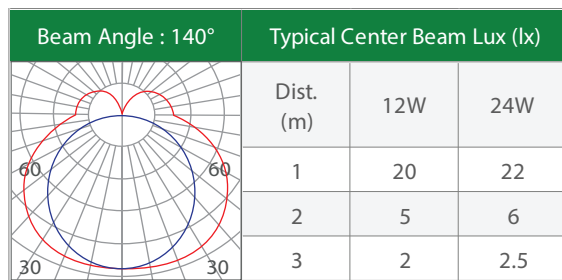

**Technical Drawing**

Unit : mm

Tolerance for dimensions = ± 2.5mm

**Radiation Pattern and Lux Diagram**

**Packing Information**

LED Linear Light Lineon	Single	Carton	Pallet
Quantity (pc)	1pc	25pcs	9cartons/ 225pcs
Dimensions (L x W x H)	62 x 57 x 1010mm	325 x 300 x 1020mm	1100 x 1100 x 1220mm
Weight (kg)	0.65kg	18kg	170kg