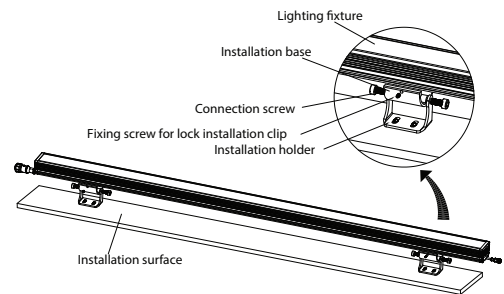

A= others

B= CREE

z : Beam angle

K= 10°, L= 25°, D= 30°, M= 40°, H= 60°

N= 10°x30°, J=10°x45°, P= 10°x65°, Q=20°x45°

All specifications are subjected to change without notice.

**Technical Drawing**

Unit : mm

Side View

Tolerance for dimensions =  $\pm 2.5$ mm

**Installation Instruction - Screw Mounting**

Step 1 :  
Fix M4 Screw on the installation holder and fasten it.

Step 2 :  
Fix Skyline with installation facade and holder. Use screws to fasten and adjust according to the preferred angle.