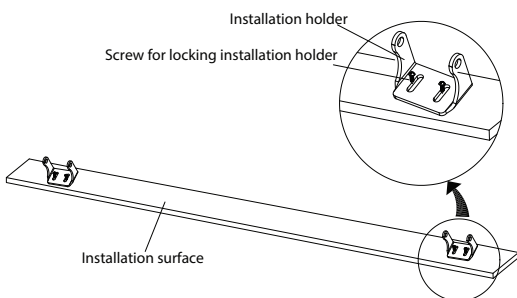

A= others

B= CREE

z : Beam angle

K= 10°, L= 25°, D= 30°, M= 40°, H= 60°

N= 10°x30°, J=10°x45°, P= 10°x65°, Q=20°x45°

All specifications are subjected to change without notice.

**Technical Drawing**

Unit : mm

Side View

Tolerance for dimensions =  $\pm 2.5$ mm

**Installation Instruction - Screw Mounting**

Step 1 :  
Fix M4 Screw on the installation holder and fasten it.

Step 2 :  
Fix Skyline with installation facade and holder. Use screws to fasten and adjust according to the preferred angle.

**Installation Instruction - Screw Mounting with Sunshading Board**

Step 1 :  
Fix M4 Screw on the installation holder and fasten it.

Step 2 :  
Fix Skyline with installation facade and holder. Use screws to fasten and adjust the sunshading board according to the preferred lighting angle.