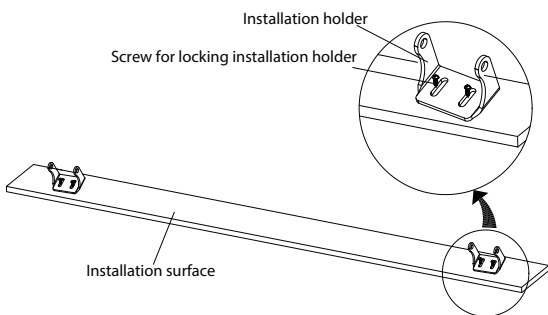

A= others

B= CREE

z : Beam angle

K= 10°, L= 25°, D= 30°, M= 40°, H= 60°

N= 10°x30°, J=10°x45°, P= 10°x65°, Q=20°x45°

All specifications are subjected to change without notice.

**Technical Drawing**

Unit : mm

Side View

Tolerance for dimensions =  $\pm 2.5$ mm

**Installation Instruction - Screw Mounting**

Step 1 :  
Fix M4 Screw on the installation holder and fasten it.

Step 2 :  
Fix Skyline with installation facade and holder. Use screws to fasten and adjust according to the preferred angle.