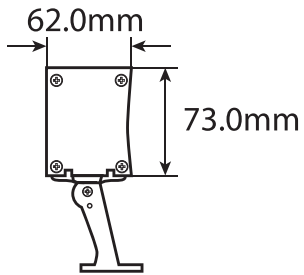

### Technical Specifications

Article Number	AB-ACE-WA-Bwxyz0*	
Product	LED type	SMD LED
	LED Die Source	CREE/ Others
	Beam angle	Round 10°/ 25°/ 30°/ 40°/ 60°
		Oval 10°x30°/ 10°x45°/ 10°x65°/ 20°x45°
	Color	2700K/ 3000K/ 4000K/ Red/ Green/ Blue/ Yellow/ RGBW
Environmental	Operating temperature	-35°C ~ 60°C
	Operating humidity range	10% ~ 90%RH
	Ingress protection	IP66
	LED lifetime	50,000 Hours
Power	Mains input	24VDC
	Power consumption maximum	48W
Physical	Housing	Aluminum
	Cover	Tempered Glass
	Dimensions (L x W x H)	1000mm x 62mm x 73mm
Control	Control system	DMX512/ Standard

A= others

B= CREE

z : Beam angle

K= 10°, L= 25°, D= 30°, M= 40°, H= 60°

N= 10°x30°, J=10°x45°, P= 10°x65°, Q=20°x45°

All specifications are subjected to change without notice.

**Technical Drawing**

Unit : mm

Side View

Tolerance for dimensions =  $\pm 2.5$ mm

**Installation Instruction - Screw Mounting**

Step 1 :  
Fix M4 Screw on the installation holder and fasten it.

Step 2 :  
Fix Skyline with installation facade and holder. Use screws to fasten and adjust according to the preferred angle.