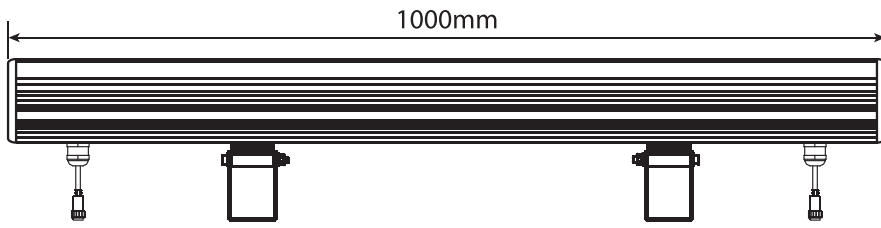

### Technical Specifications

Article Number	AB-ACE-WA-Bwxyz0*	
Product	LED type	SMD LED
	LED Die Source	CREE/ Others
	Beam angle	Round 10°/ 25°/ 30°/ 40°/ 60°
		Oval 10°x30°/ 10°x45°/ 10°x65°/ 20°x45°
	Color	2700K/ 3000K/ 4000K/ Red/ Green/ Blue/ Yellow/ RGBW
Environmental	Operating temperature	-35°C ~ 60°C
	Operating humidity range	10% ~ 90%RH
	Ingress protection	IP66
	LED lifetime	50,000 Hours
Power	Mains input	24VDC
	Power consumption maximum	48W
Physical	Housing	Aluminum
	Cover	Tempered Glass
	Dimensions (L x W x H)	1000mm x 62mm x 73mm
Control	Control system	DMX512/ Standard

A= others

B= CREE

z : Beam angle

K= 10°, L= 25°, D= 30°, M= 40°, H= 60°

N= 10°x30°, J=10°x45°, P= 10°x65°, Q=20°x45°

All specifications are subjected to change without notice.

**Technical Drawing**

Unit : mm

Side View

Tolerance for dimensions =  $\pm 2.5$ mm

**Installation Instruction - Screw Mounting**

Step 1 :  
Fix M4 Screw on the installation holder and fasten it.

Step 2 :  
Fix Skyline with installation facade and holder. Use screws to fasten and adjust according to the preferred angle.