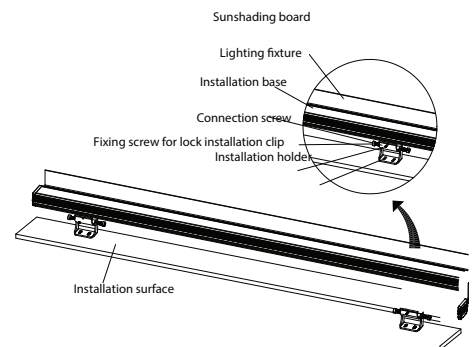

A= others

B= CREE

z : Beam angle

K= 10°, L= 25°, D= 30°, M= 40°, H= 60°

N= 10°x30°, J=10°x45°, P= 10°x65°, Q=20°x45°

All specifications are subjected to change without notice.

**Technical Drawing**

Unit : mm

Side View

Tolerance for dimensions =  $\pm 2.5$ mm

**Installation Instruction - Screw Mounting**

Step 1 :  
Fix M4 Screw on the installation holder and fasten it.

Step 2 :  
Fix Skyline with installation facade and holder. Use screws to fasten and adjust according to the preferred angle.

**Installation Instruction - Screw Mounting with Sunshading Board**

Step 1 :  
Fix M4 Screw on the installation holder and fasten it.

Step 2 :  
Fix Skyline with installation facade and holder. Use screws to fasten and adjust the sunshading board according to the preferred lighting angle.